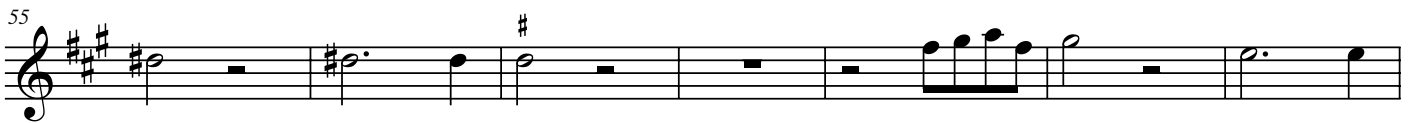

# LAUDATE DOMINUM

Salmo a Solo con violines

Pedro Rabassa

Despacio

Allegro

The musical score is written for Violin 2 in G major (one sharp) and common time (C). It begins with a tempo marking of 'Despacio' and later changes to 'Allegro'. The score consists of nine staves of music, with measure numbers 5, 8, 11, 15, 21, 27, 32, and 35 indicated at the start of their respective lines. The music features a variety of rhythmic patterns, including eighth and sixteenth notes, and rests. The tempo change occurs between the first and second staves.